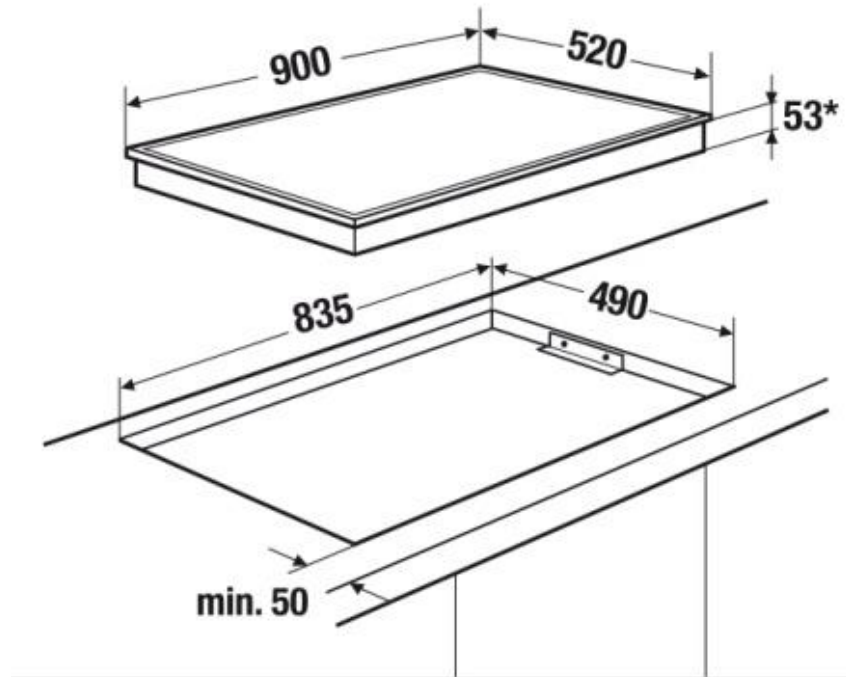

SPECIFICATION SHEET - kitchen appliances

BRAND:	Küppersbusch FÜR KÜCHEN MIT STIL	Product Photo:
ORIGIN:	Germany	
SERIES:	Profession+	
PRODUCT DESCRIPTION:	Built-in gas hob, with: - 5 cooking zones: 6.0, 3.0, 1.0 & 2x1.75 kW - safety gas shut-off device - stainless steel frame - cast iron pan support - suitable for LPG	
MODEL No.	GKS 9851.0 ED	
FINISH/COLOUR:	Black glass top with stainless steel frame	
DIMENSIONS:	Overall: 900 W x 520 D mm Opening: 835 W x 490 D mm	
OPTIONAL MATCHING PARTS:		

Technical Informations:

voltage/frequency : 220V/50-60Hz 1 Phase

total power : 0.10 kW

REMINDER:	Do not use abrasive or aggressive cleaners and or contain chlorine or hydrochloric acid solution for cleaning.
	Sufficient ventilation must be provided for oven, microwave, steamer & hobs according to requirement.
	All information stated above are solely for reference only, and should be based on the actual submission sample. Dimensions and specifications are subject to change without prior notice.